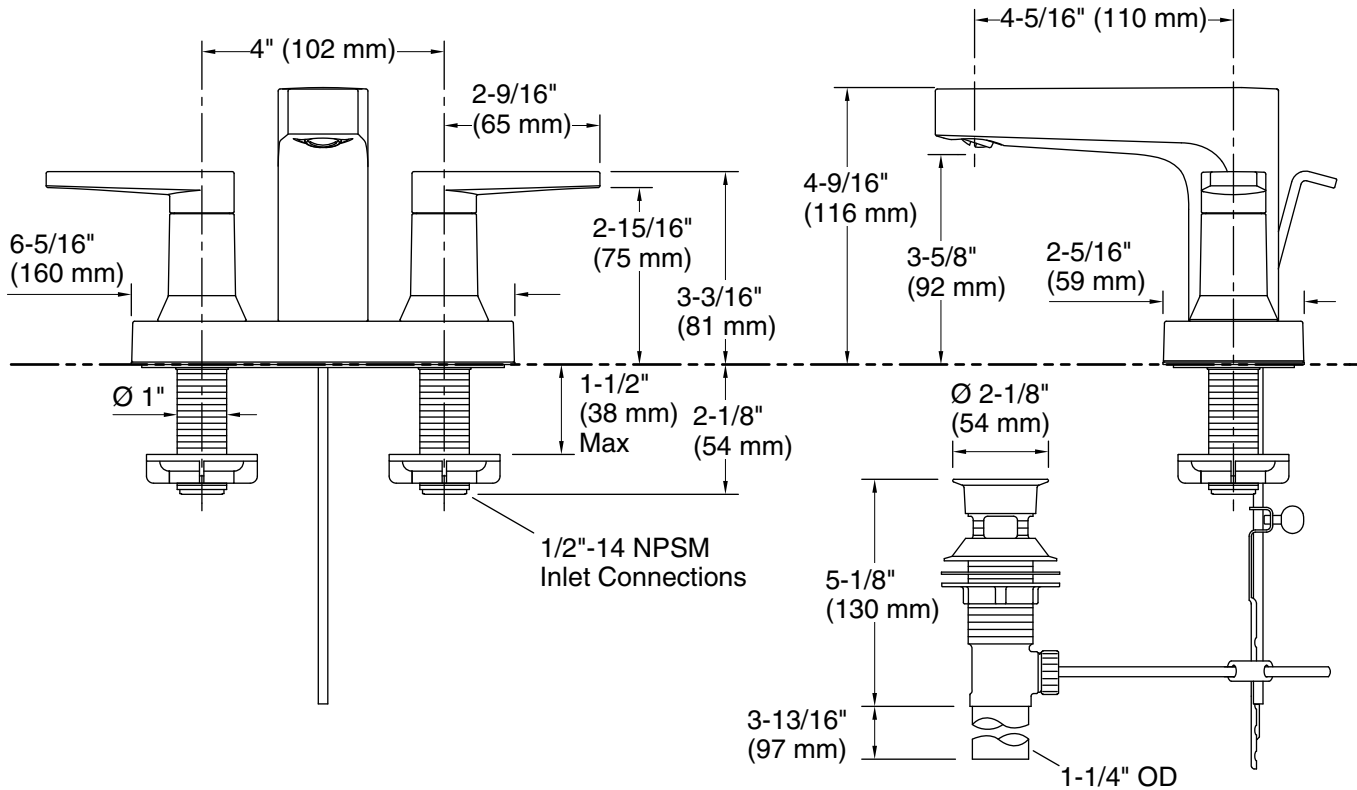

Features

- Two-handle centerset faucet for 4" (102 mm) centers
- 1.2 gpm (4.5 lpm) maximum flow rate
- Reversible quarter-turn washerless ceramic disc valves
- KOHLER ceramic disc valves exceed industry longevity standards for a lifetime of durable performance
- Coordinates with Taut faucets and Pitch™ showering components to complete your bathroom

Material

- Premium metal construction for durability and reliability
- KOHLER finishes resist corrosion and tarnishing

Installation

- Deck-mount

ADA **CSA B651** **OBC**

Codes/Standards

ASME A112.18.1/CSA B125.1
NSF/ANSI/CAN 61
NSF/ANSI/CAN 372
All applicable US Federal and State material regulations
DOE - Energy Policy Act 1992
EPA WaterSense™
California Energy Commission (CEC)
ADA
ICC/ANSI A117.1
CSA B651
OBC

Technical Information

All product dimensions are nominal.

Faucet:

Flow rate: 1.2 gal/min (4.5 l/min)

Pressure: 60 psi (4.1 bar)

Drain included: Yes

Spout:

Spout reach: 4-5/16" (110 mm)